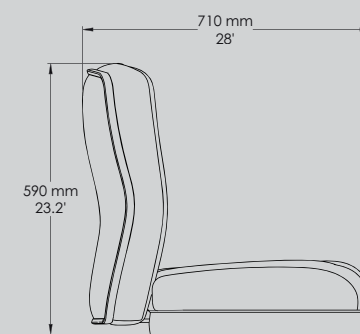

Backrest style options