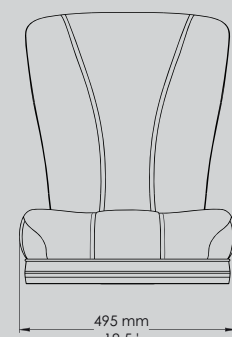

AMC Copper

PKR Black

Poker standard seat height	19"	~48cm
Slant standard seat height	22"	~56cm
Upright standard seat height	24"	~61cm
Roulette standard seat height	25"	~63cm
Blackjack standard seat height	27"	~68cm

• Custom seat heights are available

- Ergonomic seat & backrest
- Flexi backrest
- Easy change system seat
- Protective edge

Backrest style options

Edge color options

Handle options

Upholstery color options